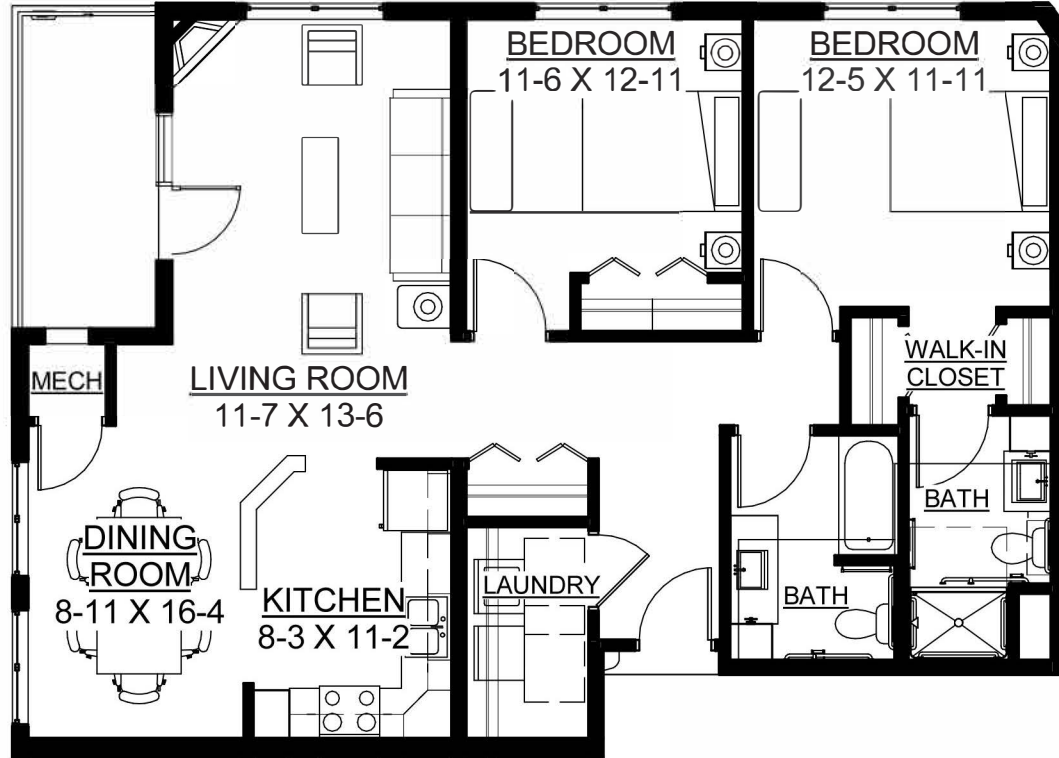

ROSE

SENIOR LIVING

by Edward Rose & Sons

1285 FAIRFAX MANOR DRIVE
CARMEL, INDIANA 46032

QUINN

INDEPENDENT LIVING

TWO BEDROOM/ TWO BATH

1,191 SF

RESIDENCE LOCATOR:

4TH FLOOR

3RD FLOOR

2ND FLOOR

1ST FLOOR

Date _____ Residence _____ By _____

One Time Community Fee Monthly Fee 2nd Person Fee Other

Total Monthly Fee