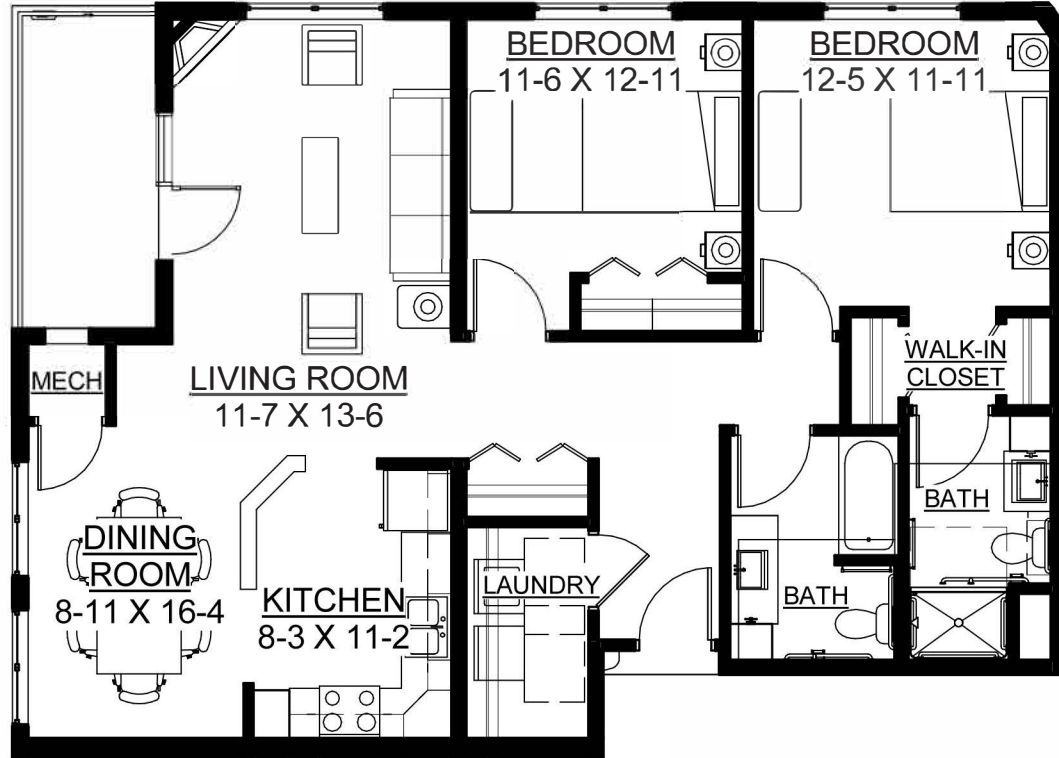

# ROSE

SENIOR LIVING

by Edward Rose & Sons

1285 FAIRFAX MANOR DRIVE  
CARMEL, INDIANA 46032

### TWO BEDROOM/ TWO BATH

1,191 SF

RESIDENCE LOCATOR:

4TH FLOOR

3RD FLOOR

2ND FLOOR

1ST FLOOR

Date \_\_\_\_\_ Residence \_\_\_\_\_ By \_\_\_\_\_