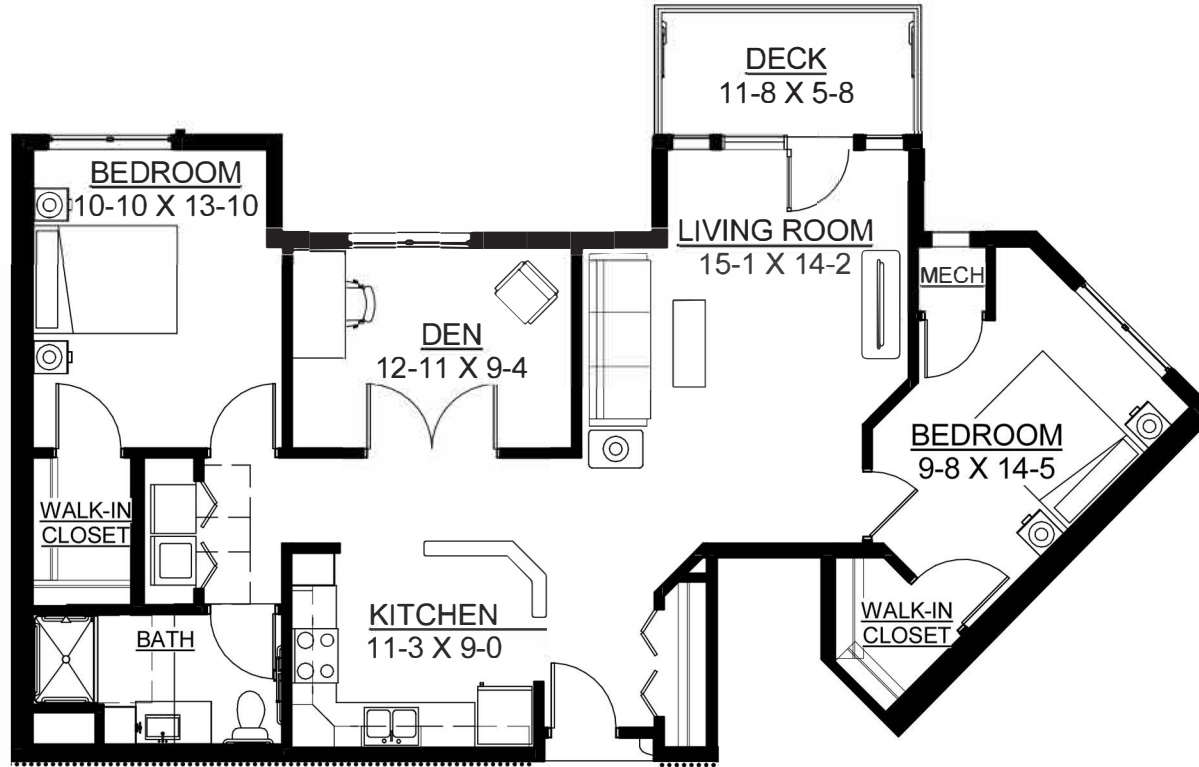

by Edward Rose & Sons

1285 FAIRFAX MANOR DRIVE
CARMEL, INDIANA 46032

TUCKER

INDEPENDENT LIVING
**TWO BEDROOM/
DEN/ONE BATH**

1,203 SF

RESIDENCE LOCATOR:

4TH FLOOR

3RD FLOOR